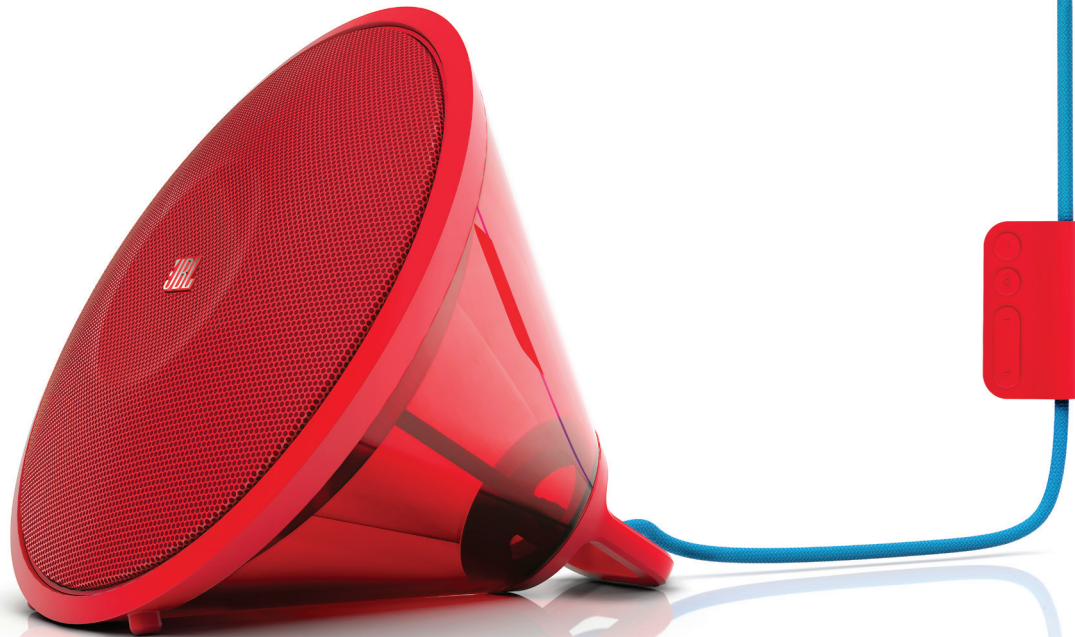

SPARK

Wireless Bluetooth® Stereo Speaker

Looks and sound that exceed expectations.

With the JBL Spark you get the best in sound, with a fun and unique look that is as individual as your taste in music. On the inside, Spark is a JBL stereo speaker system that delivers the sound performance JBL is known for; and on the outside, Spark comes in a cool shape unlike any speaker before it. With a megaphone body and wireless Bluetooth® technology, Spark can play your favorite songs from your smart phone or tablet, and fill the room with your music. Look for Spark in your favorite colors, and see how it matches the style of your home and adds a splash of color and sound to any space. Hang it from the wall, or lay it on any table or shelf - Spark can fit just about anywhere, giving you versatility with your music system in a new and exciting way.

- ▶ Two high-performance JBL drivers with a tuned bass port help deliver its crisp, clean, high-end and warm, rich bass response
- ▶ Wireless Bluetooth® technology for quick connection and music streaming
- ▶ The ultimate blend of good sound and exciting new looks